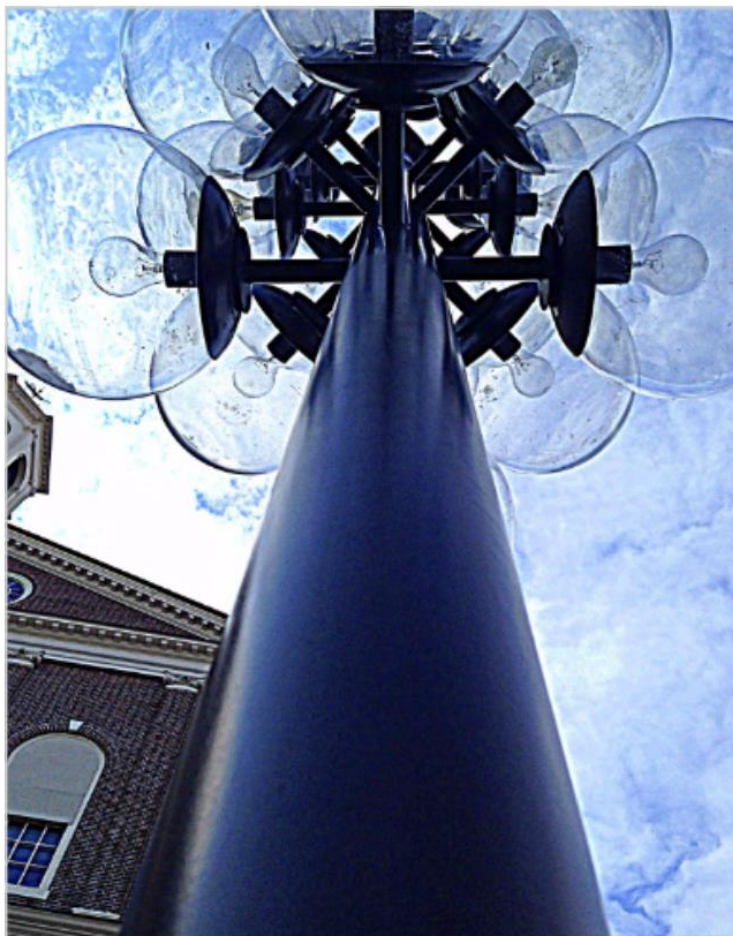

Rusted Beam Leading 11 x 14 Wall
Panel \$100

Chain Link 11 x 14
Luster Mount \$100

Barbed Wire 11 x 14
Alumin Mount \$180

Rebar 11 x 14 Aluminum
Mount \$180

Pasture
11 x 14
Canvas
Museum
Mount
\$120

Park Bench 12 x 12 Luster
Mount \$100